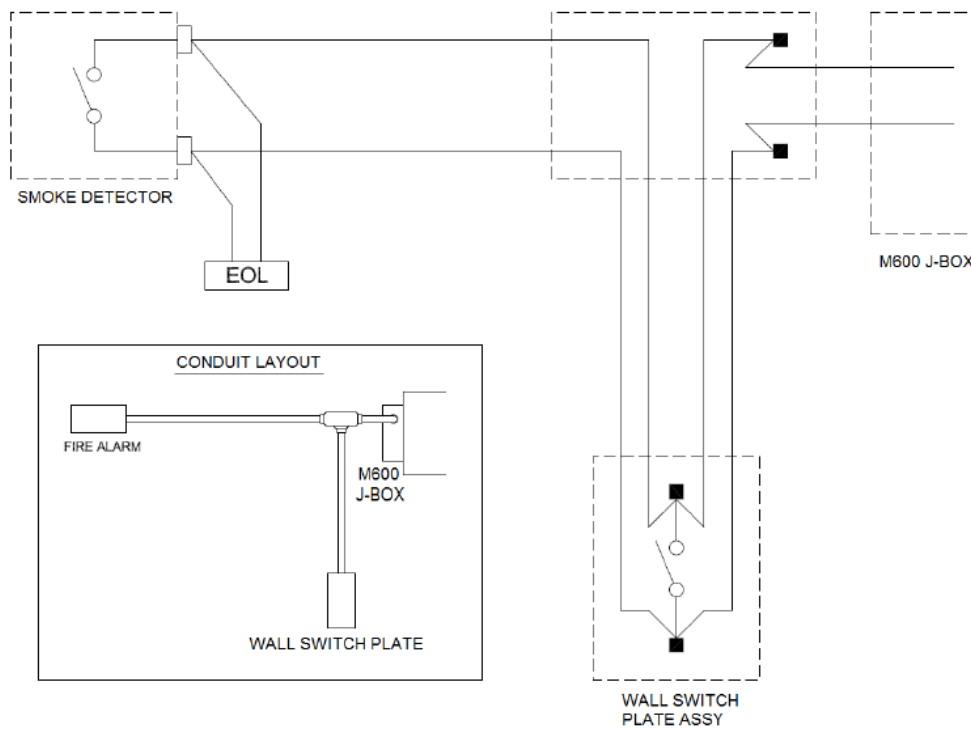

Wiring the Optional Wall Switch

Smoke Guard Technical Services
800-215-6138